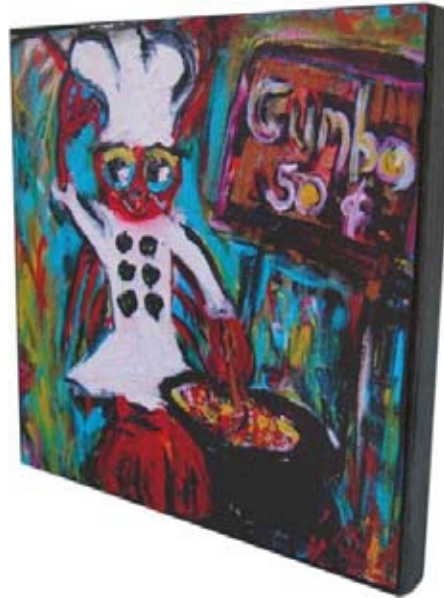

# CLASSIC Legacy

Gifts  
with  
Original  
ART

Art Boards  
Featuring Paintings By Sharon Furrate

ArtB-GumboYaYa

Art Board-Side View

These are Artist's Paintings on canvas stretched on Art Boards. Each Art Board measures 8" x 8" x 1" and are painted black on the 1" edge. Hang or prop the painting on an easel.

ArtB-JustChillin'

Send us your Painting and we can have it displayed on Art Boards for you!

Gifts with Gumbo YaYa Painting  
By Sharon Furrate

WBS501-GumboYaya  
Wine Bottle Stopper  
With Custom Charm,  
Shrimp Charm, Best Chef  
Apron Charm &  
Colorful Beads