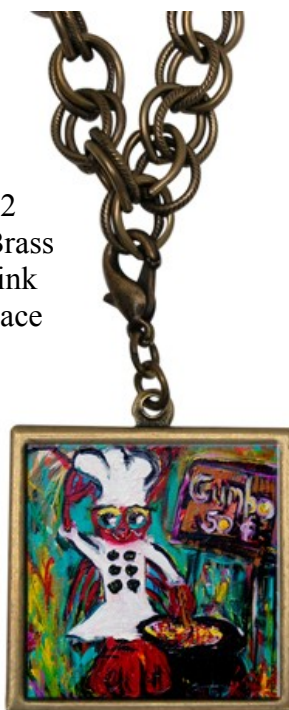

MCL-GumboYaYa  
Black Faux Leather Money Clip

MCL-Side  
with Clip

MC-GumboYaYa  
Silver Money Clip

NK-1302  
Oxidized Brass  
Double Link  
20" Necklace

CH-GumboYaYa  
Oxidized Brass Large Charm

BR1201  
Oxidized Brass  
8" Double Link Bracelet